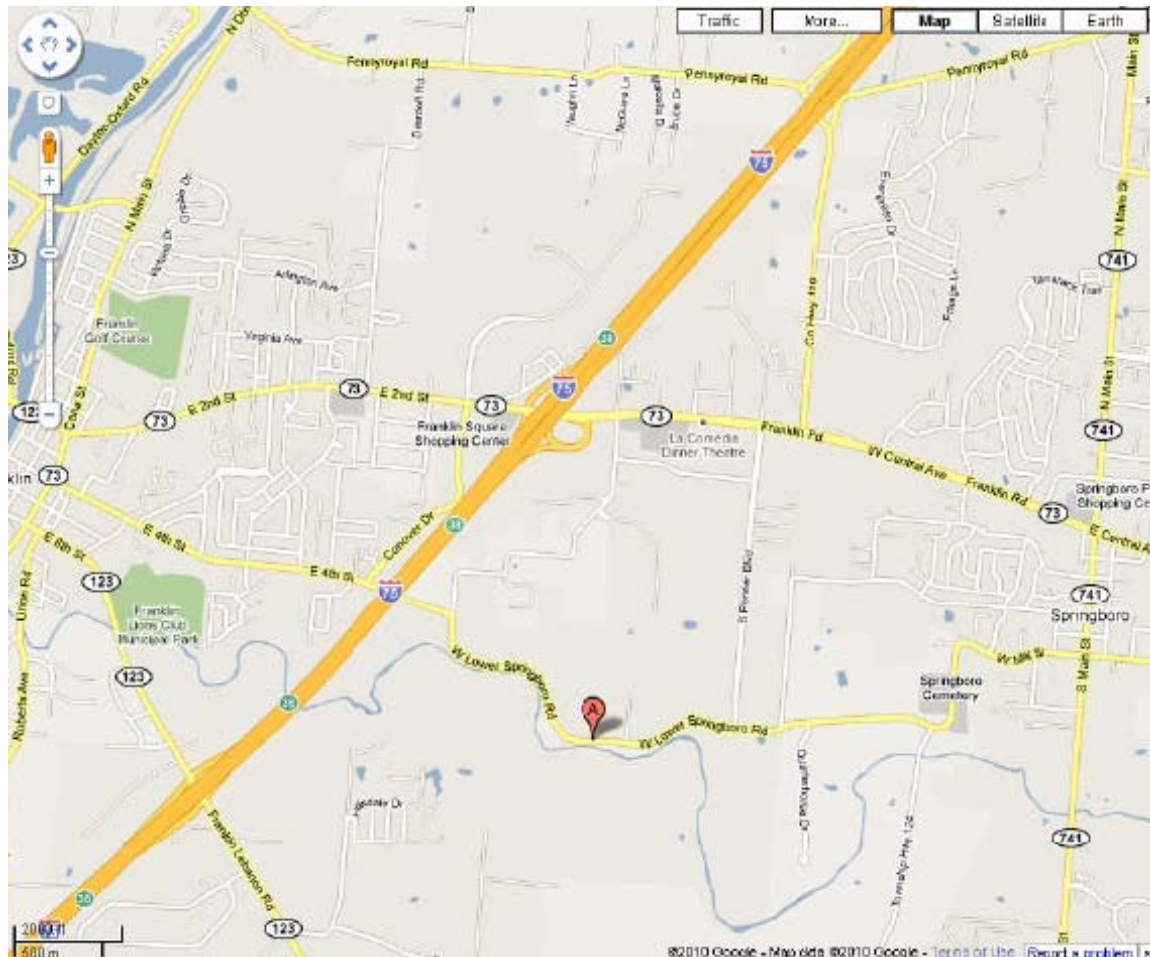

Directions for picnic at Clearcreek Park

Directions from the North (Dayton):

1. On I-75 South
2. At exit 38, take ramp right for SR-73 toward Franklin / Springboro 0.3 miles
3. Turn right onto SR-73 North / E 2nd St 0.2 miles
4. Turn left onto Conover Dr 0.8 miles
5. Turn left onto E 4th St 0.3 miles
6. Turn right onto W Lower Springboro Rd 0.8 miles
7. Arrive at 3500 W Lower Springboro Rd, Springboro, OH If you reach S Pioneer Blvd, you've gone too far

Directions from the South (Cinci):

1. On I-75 North
2. At exit 38, take ramp right for SR-73 toward Springboro / Franklin 0.4 miles
3. Turn right onto SR-73 South / W Central Ave 0.6 miles
4. Turn right onto S Pioneer Blvd 1.1 miles.
5. Turn right onto W Lower Springboro Rd 0.5 miles
6. Arrive at 3500 W Lower Springboro Rd, Springboro, OH The last intersection is S Pioneer Blvd. If you reach E 4th St, you've gone too far